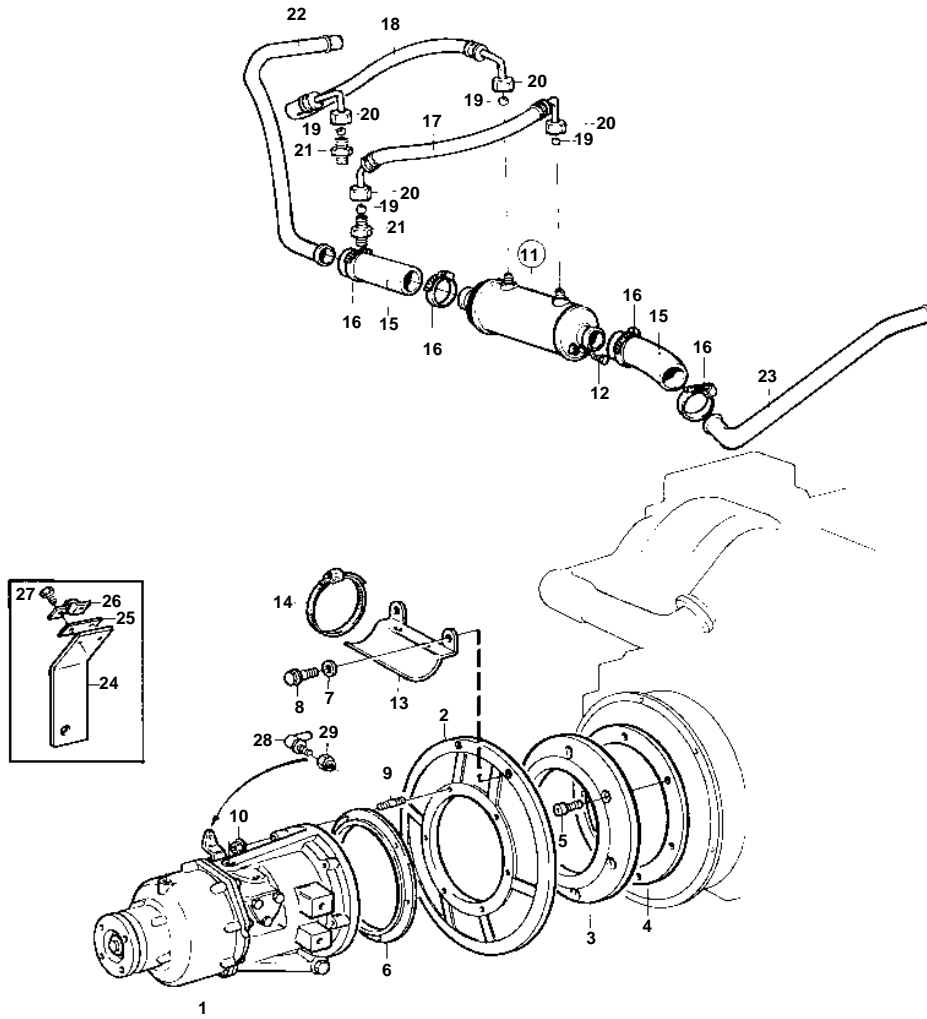

TMD31D, TAMD31D

9467

TMD31D, TAMD31D

REF	PART NO.	QTY	DESCRIPTION	NOTES
1			Reversing gear	
2	829489	1	Cover	
3	854321	1	Absorber	
4	859957	1	Ring	
5	941761	6	Screw	
6	859566	1	Spacer ring	
7	941908	11	Spring washer	
8	946752	11	Flange screw	
9	953084	6	Stud	
10	971095	6	Nut	
11	855756	1	Oil cooler	
12	180759	1	Plug	
13	859592	1	Bracket	
14	961674	2	Clamp	
15	949315	2	Hose	L=60mm
16	961669	4	Hose clamp	
17	841171	1	Hose	L=400mm
18	829260	1	Hose	L=500mm
19	956970	4	Ferrule	
20	956984	4	Nut	
21	941750	2	Nipple	
22	859590	1	Coolant pipe	
23	858616	1	Coolant pipe	
24	844359	1	Bracket	
25	819068	1	Washer	
26	819067	1	Brace	
27	950021	1	Screw	
28	813042	1	Ball joint	
29	951674	2	Lock nut	